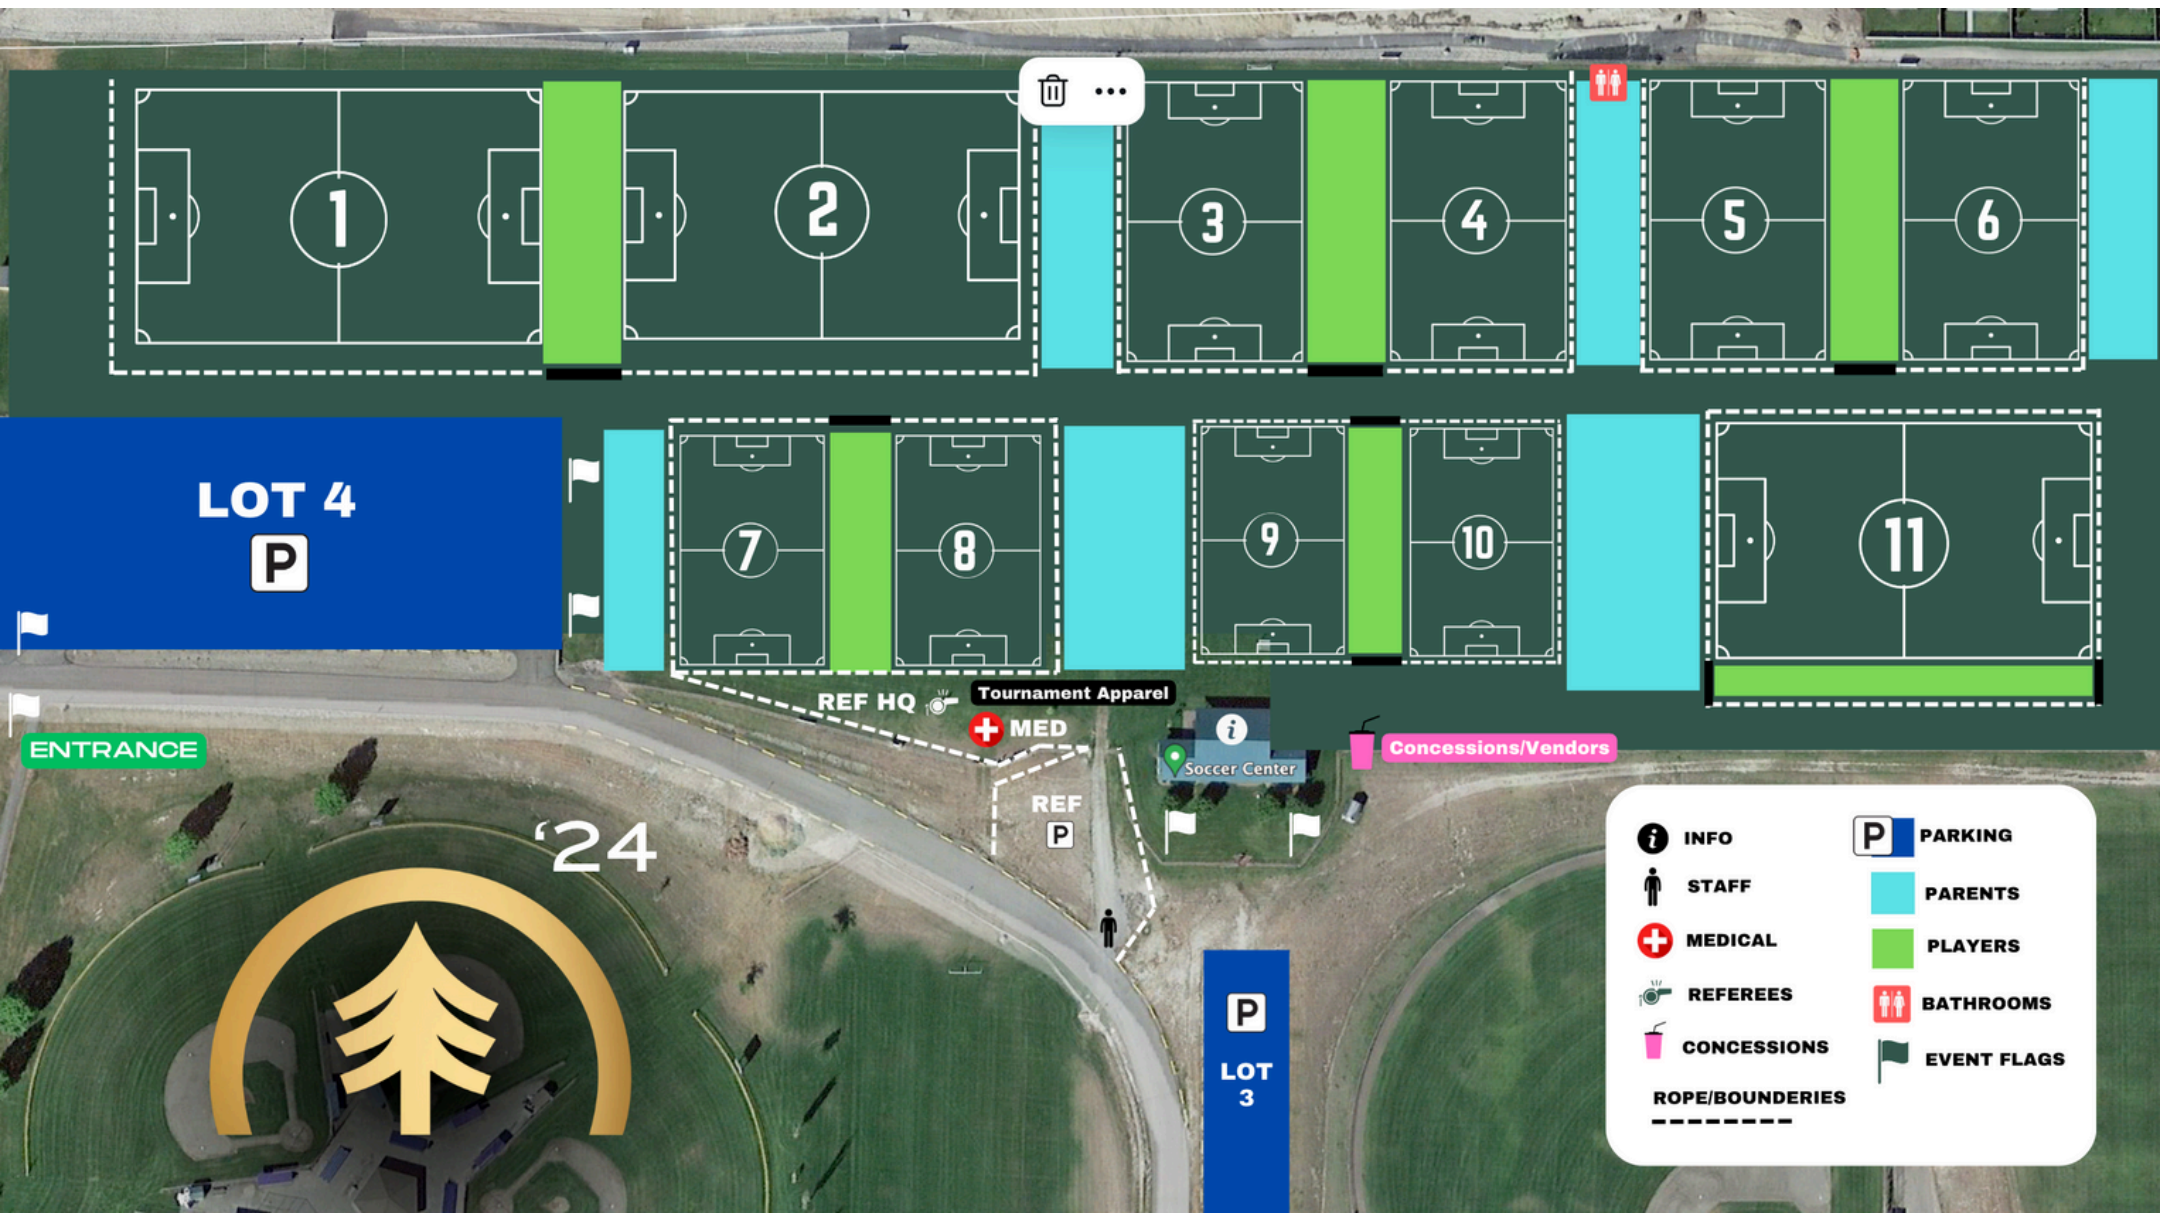

'24

TAMARACK

Fall Classic

TOURNAMENT GUIDE

KIDSPORTS COMPLEX

835 PARKWAY DR.

KALISPELL, MT 59937

[CLICK FOR DIRECTIONS](#)

'24

TOURNAMENT SCHEDULE

**CLICK
HERE**

TOURNAMENT MAP

'24

TOURNAMENT APPAREL

SKIP THE LINES!

Order Online

Place your order online and get notified when it's ready for pick-up!

TOURNAMENT APPAREL

ADD NAME

ADD NUMBER

CAMPING?

RV PARKING

AWARDS PRESENTATION

Stick around on Sunday
afternoon, as we
present the Champions
and Finalists with
metals and our coveted
Tamarack Wooden
Plaque!

Flathead Valley United SC

FlatheadValleyUnited.com

An aerial view of a soccer field during a match. The field is green with white markings. Several players in red and white uniforms are visible on the field. There are spectators and staff members scattered around the perimeter. A few white goalposts are visible. The text 'WELCOME TO CHAMPIONSHIP SUNDAY' is overlaid in large white letters. The word 'TO' is written in a black, cursive font. At the bottom, the word 'SEBR' is written in large, stylized letters, with '24' written in a gold, cursive font above the 'R'.