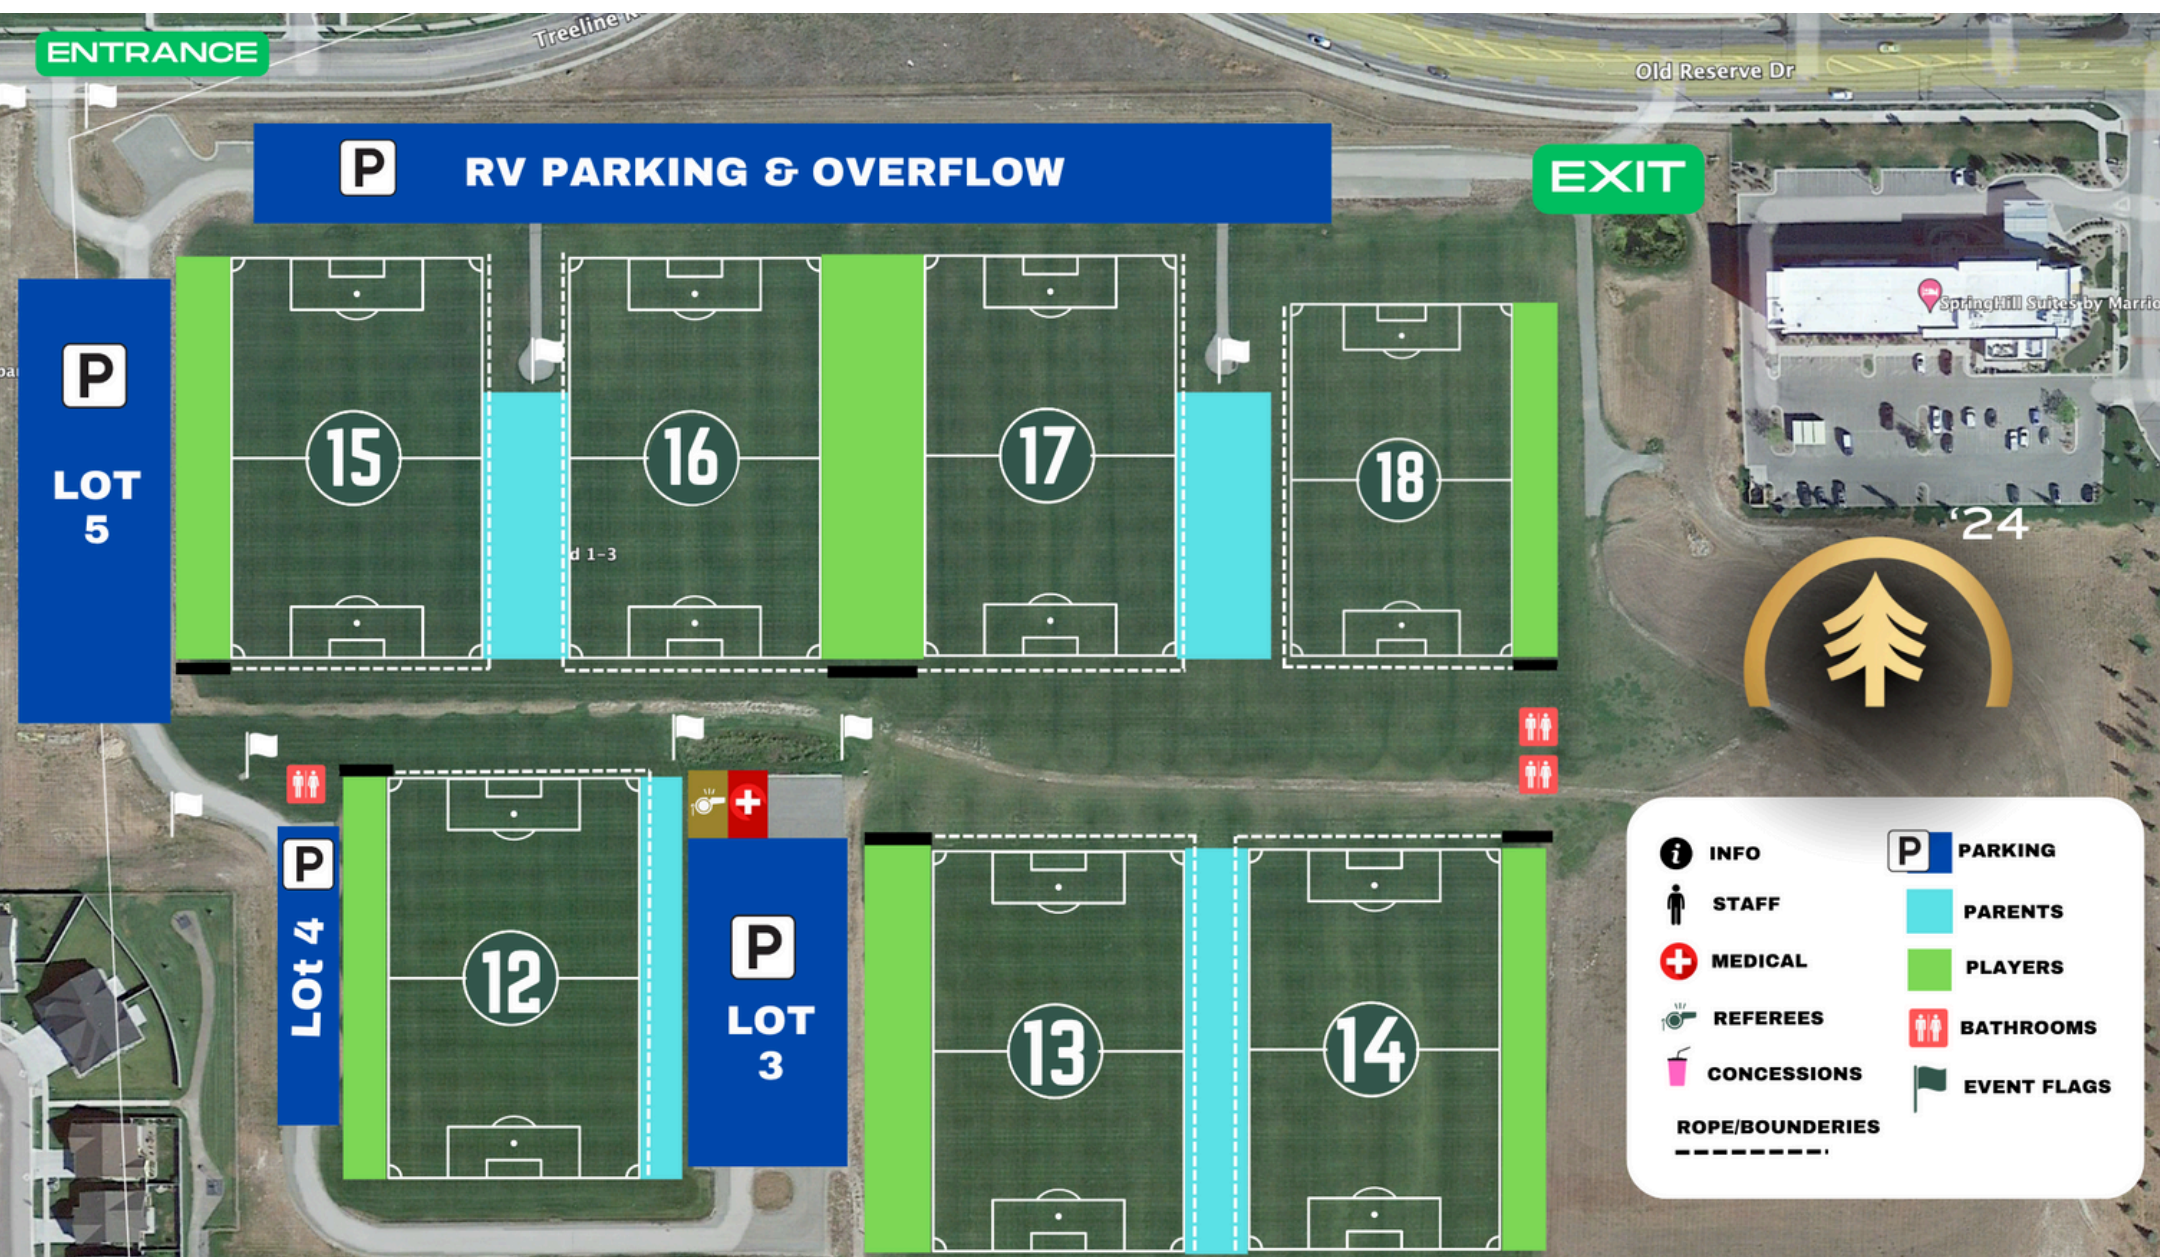

'24

TOURNAMENT SCHEDULE

**CLICK
HERE**

TOURNAMENT MAP

'24

TOURNAMENT APPAREL

SKIP THE LINES!

Order Online

Place your order online and get notified when it's ready for pick-up!

TOURNAMENT APPAREL

ADD NAME

ADD NUMBER

CAMPING?

RV PARKING

AWARDS PRESENTATION

Stick around on Sunday
afternoon, as we
present the Champions
and Finalists with
metals and our coveted
Tamarack Wooden
Plaque!

Flathead Valley United SC

FlatheadValleyUnited.com

An aerial view of a soccer field during a match. The field is green with white markings. Several players in red and white uniforms are visible on the field. There are spectators and staff members scattered around the perimeter. A few white goalposts are visible. The text 'WELCOME TO CHAMPIONSHIP SUNDAY' is overlaid in large white letters. The word 'TO' is written in a black, cursive font. At the bottom, the word 'SEBR' is written in large, stylized letters, with '24' written in a gold, cursive font above the 'R'.