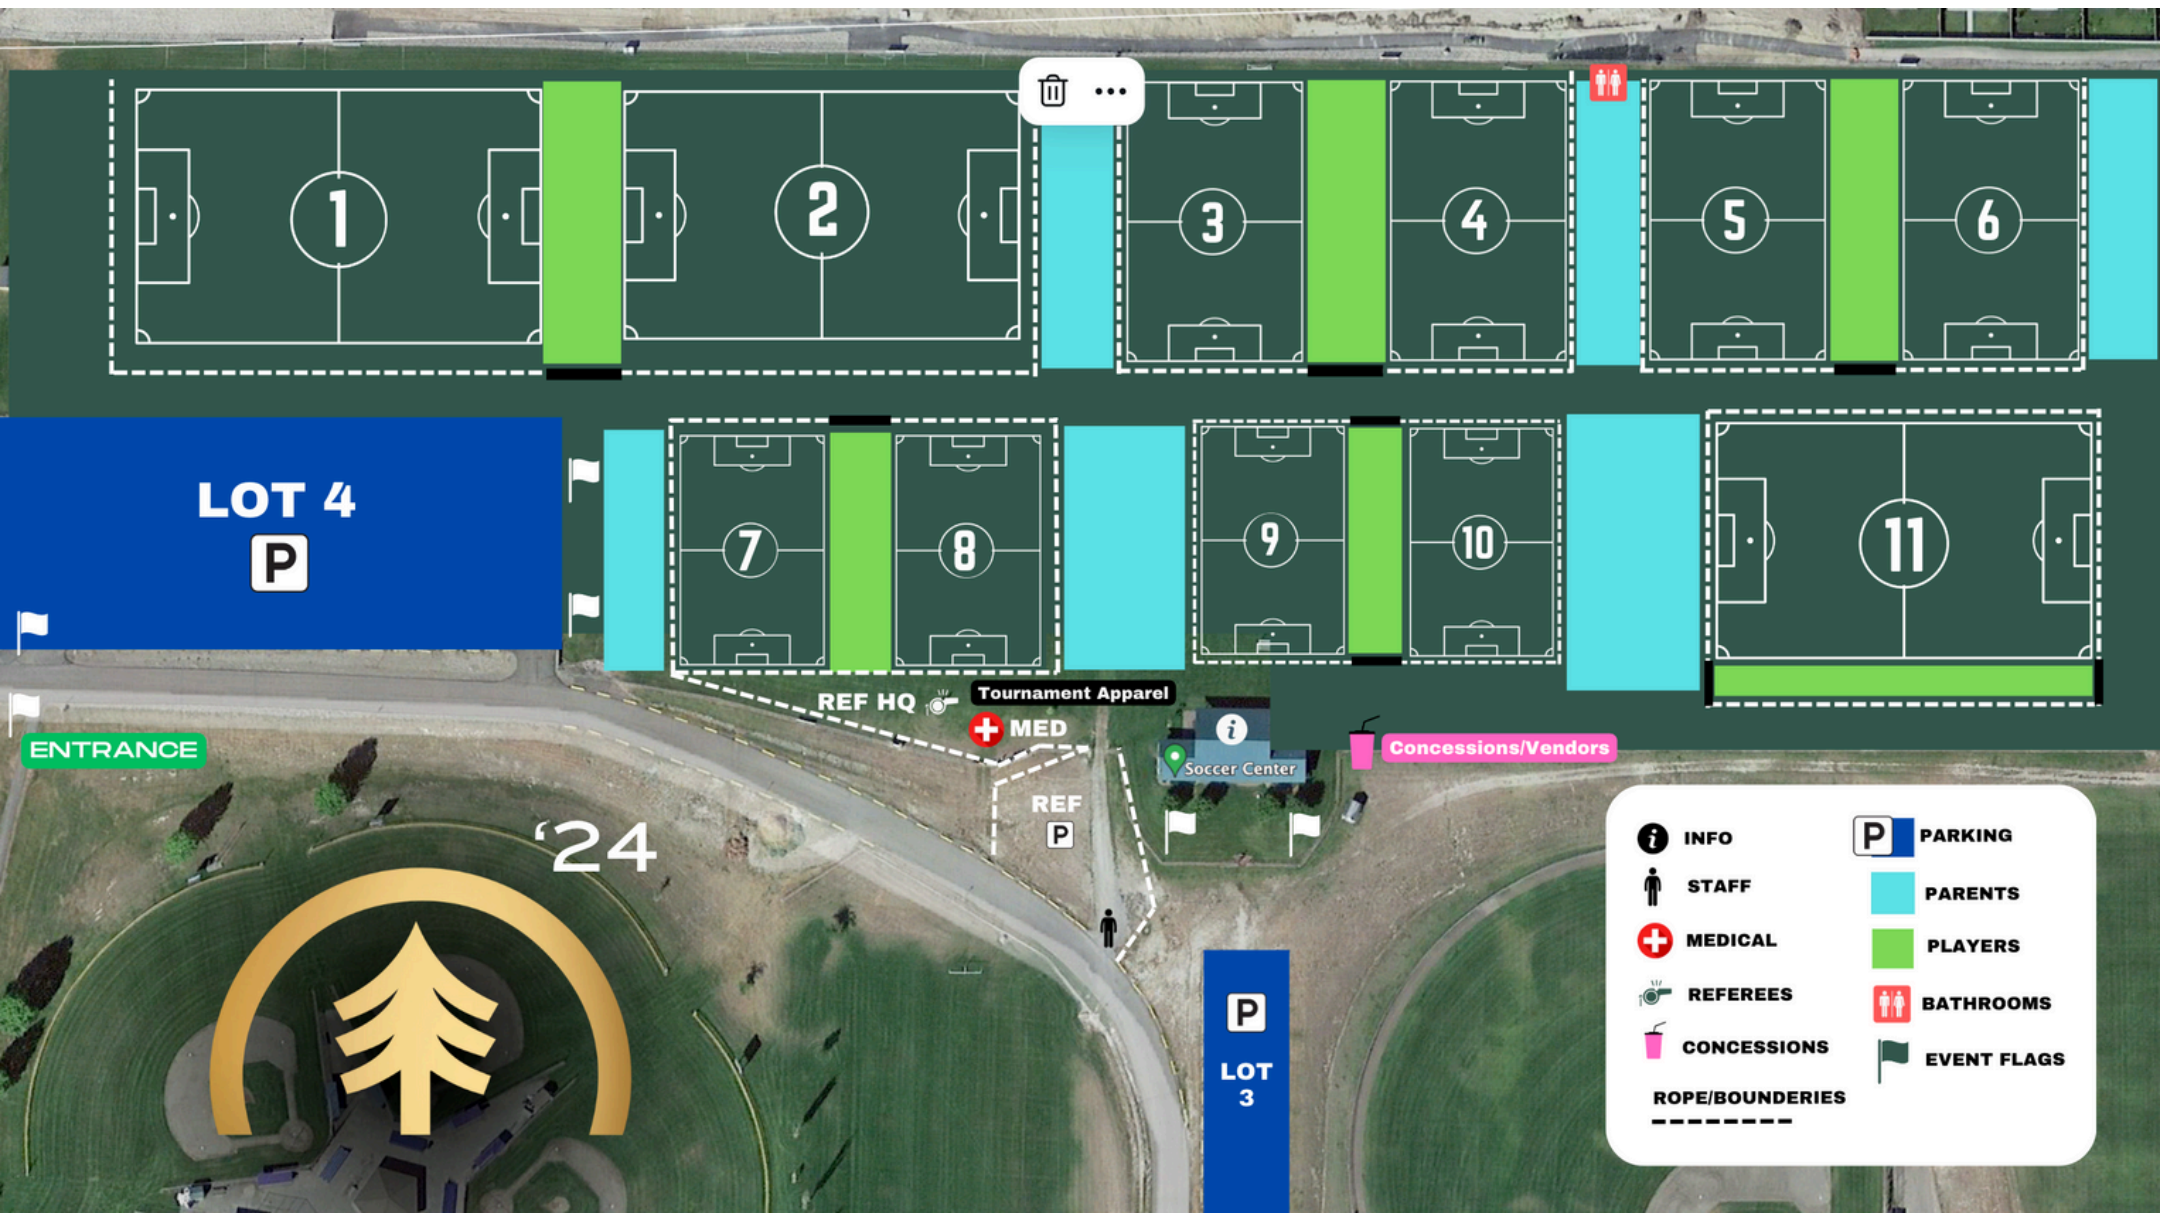

'24

TAMARACK

Fall Classic

TOURNAMENT GUIDE

KIDSPORTS COMPLEX

835 PARKWAY DR.

KALISPELL, MT 59937

[CLICK FOR DIRECTIONS](#)

'24

TOURNAMENT SCHEDULE

**CLICK
HERE**

TOURNAMENT MAP

'24

TOURNAMENT APPAREL

SKIP THE LINES!

Order Online

Place your order online and get notified when it's ready for pick-up!

TOURNAMENT APPAREL

CAMPING?

RV PARKING

AWARDS PRESENTATION

Stick around on Sunday
afternoon, as we
present the Champions
and Finalists with
metals and our coveted
Tamarack Wooden
Plaque!

A soccer referee in a black uniform is shown from the waist down, holding a yellow flag. The referee is standing on a green grass field with a white line. The background is slightly blurred, showing a stadium setting.