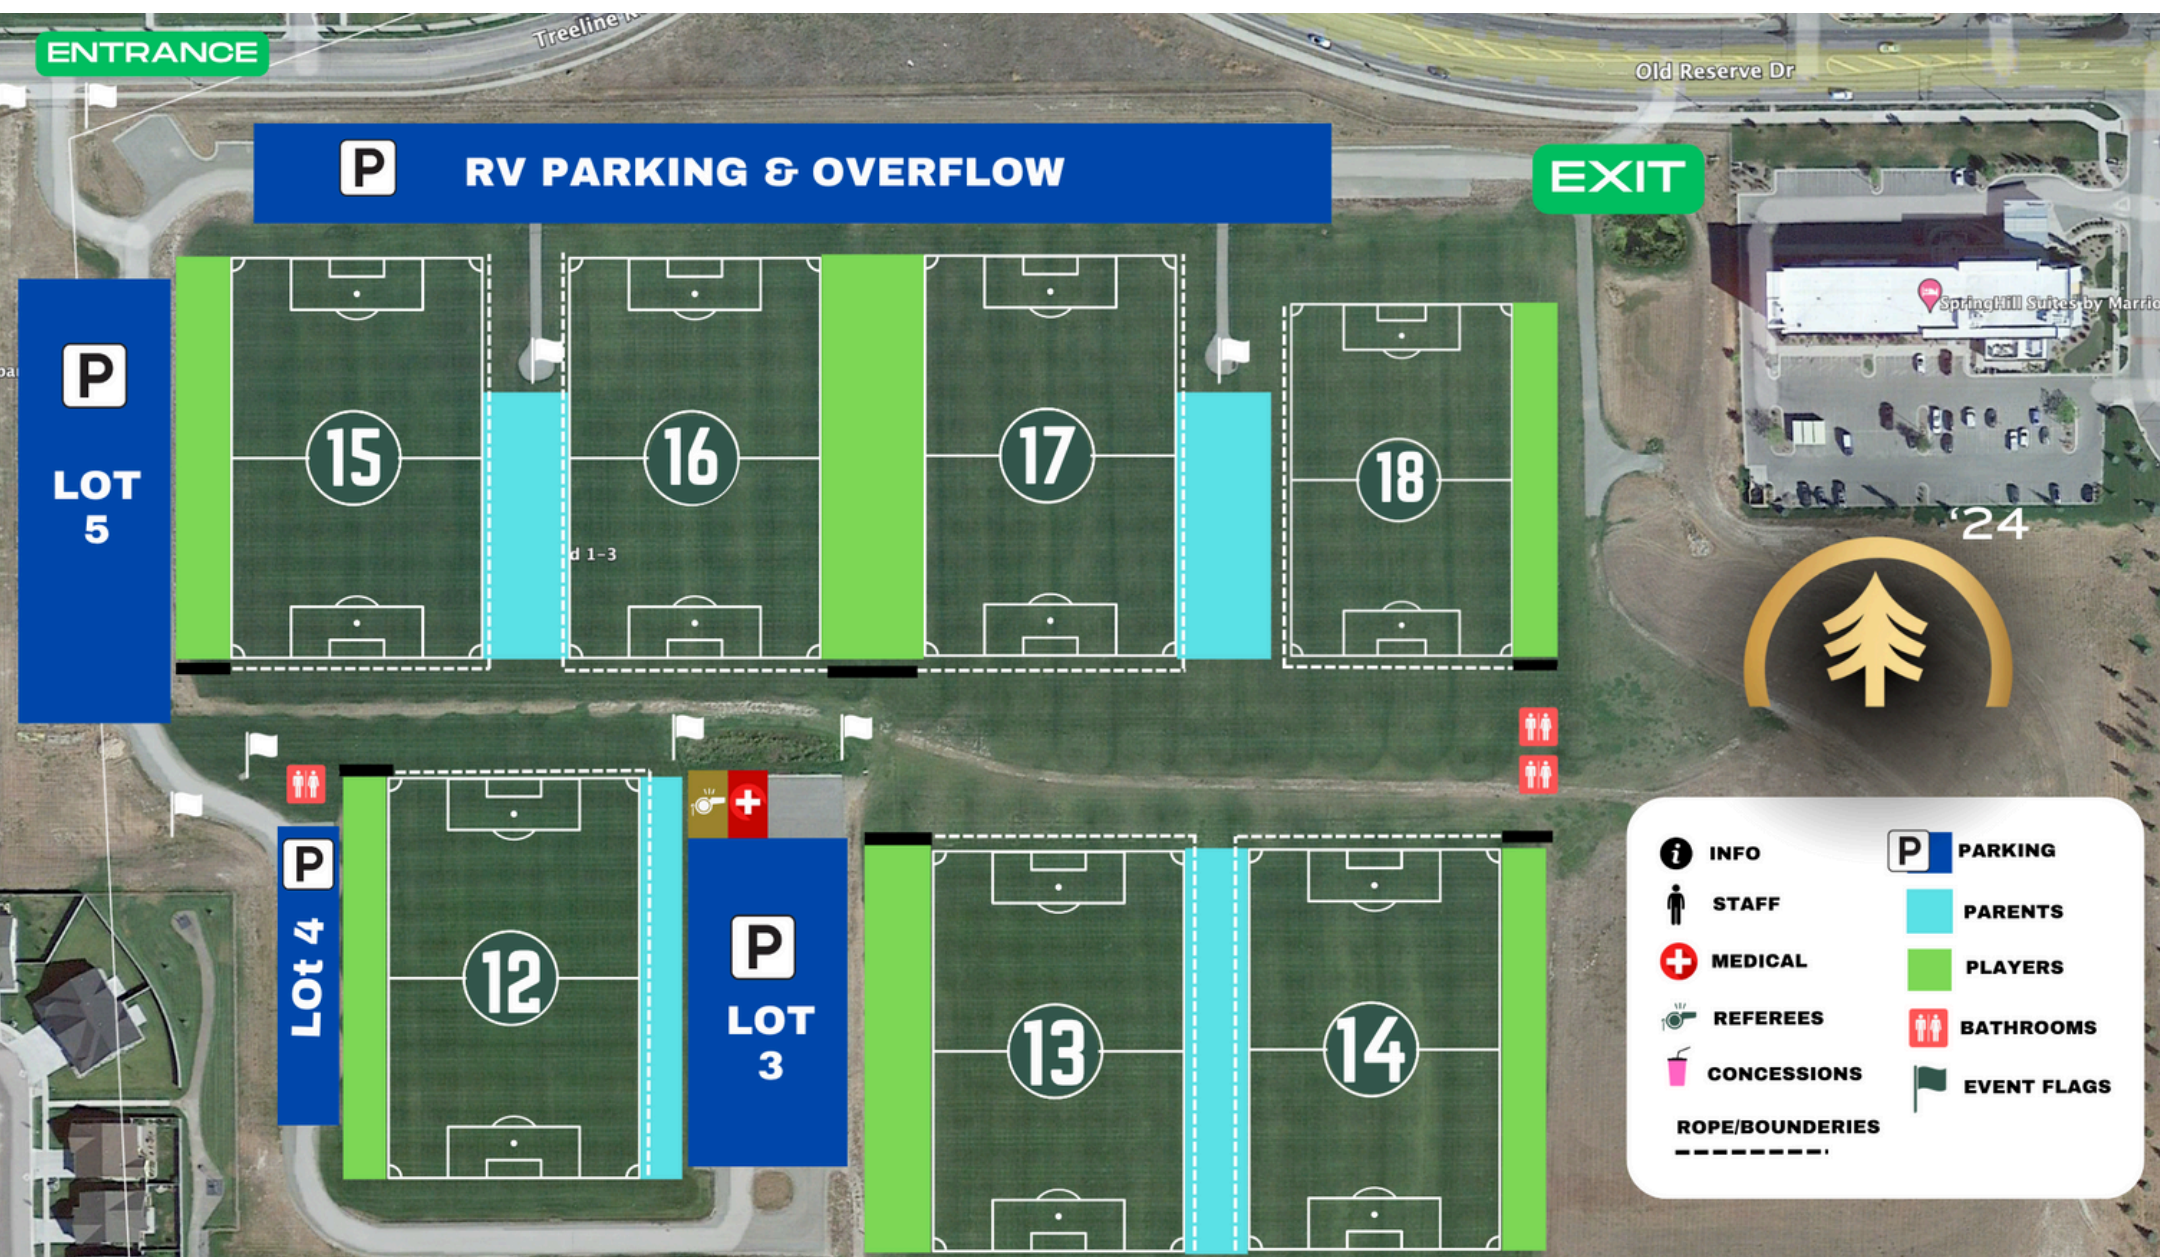

'24

TOURNAMENT SCHEDULE

**CLICK
HERE**

TOURNAMENT MAP

'24

TOURNAMENT APPAREL

SKIP THE LINES!

Order Online

Place your order online and get notified when it's ready for pick-up!

TOURNAMENT APPAREL

CAMPING?

RV PARKING

AWARDS PRESENTATION

Stick around on Sunday
afternoon, as we
present the Champions
and Finalists with
metals and our coveted
Tamarack Wooden
Plaque!