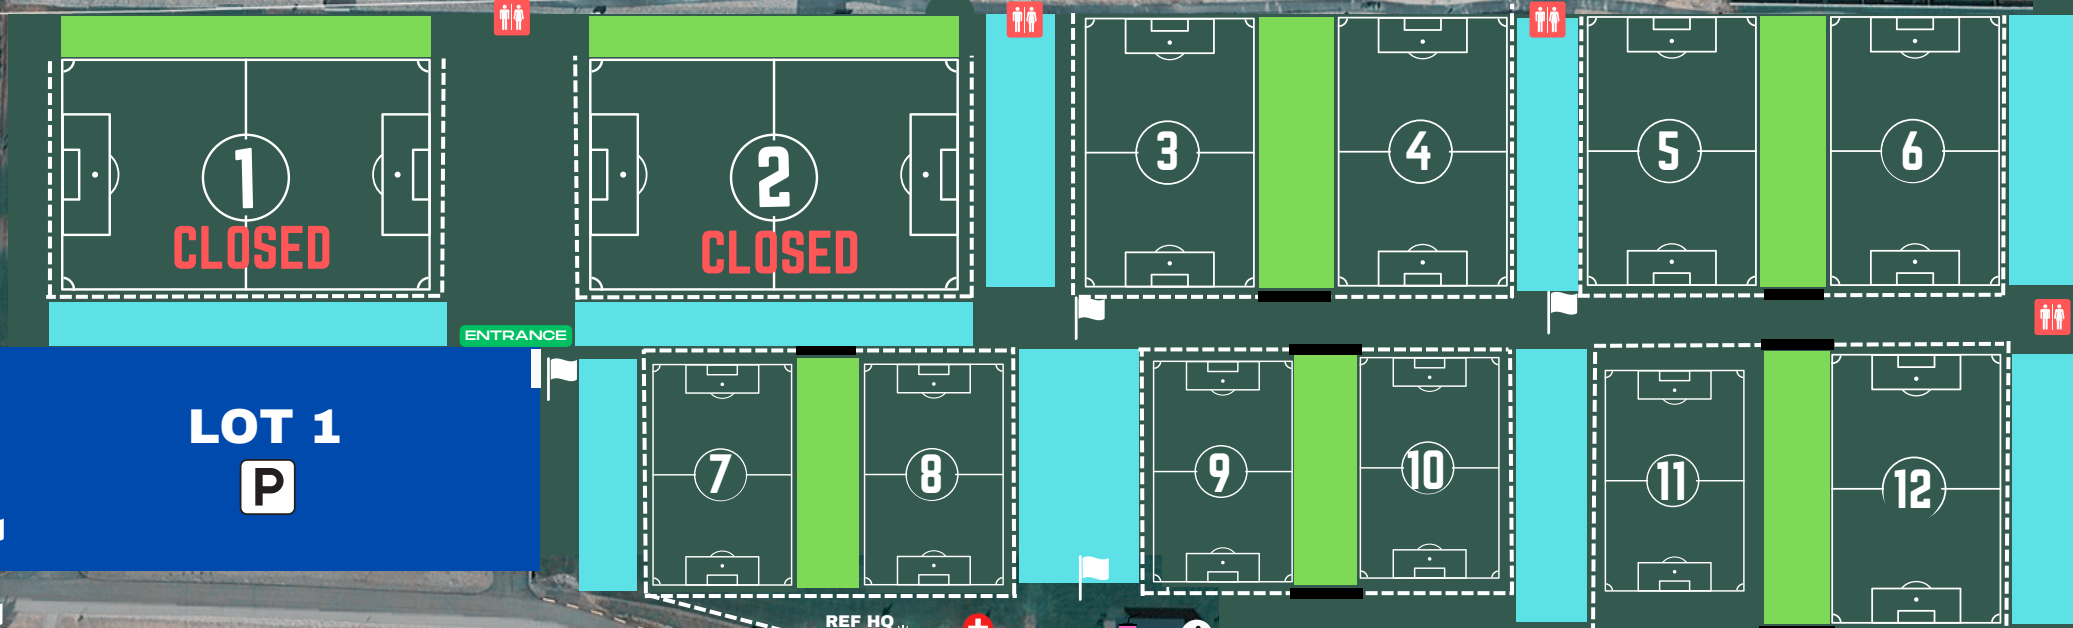

A large dark circular graphic containing a stylized tree logo in olive green. The tree has a trunk and three horizontal branches, all enclosed within a semi-circular arch of the same color. Below the logo, the text "TAMARACK" is written in large, bold, white, sans-serif capital letters. Underneath "TAMARACK", the words "EVENT MAP" are written in a smaller, bold, white, sans-serif font.

TAMARACK

EVENT MAP

A graphic featuring a white and black soccer ball in the foreground. A large, olive-green location pin is superimposed over the top of the ball. The background shows a soccer field with a goal and stadium seating under bright lights.

LOT 1
P

ENTRANCE

REF HQ
Staff & Referee
P

Soccer Center
i

MAIN ENTRANCE

LOT 2
P

LOT 3
P

Kalispell Youth Athletic Complex